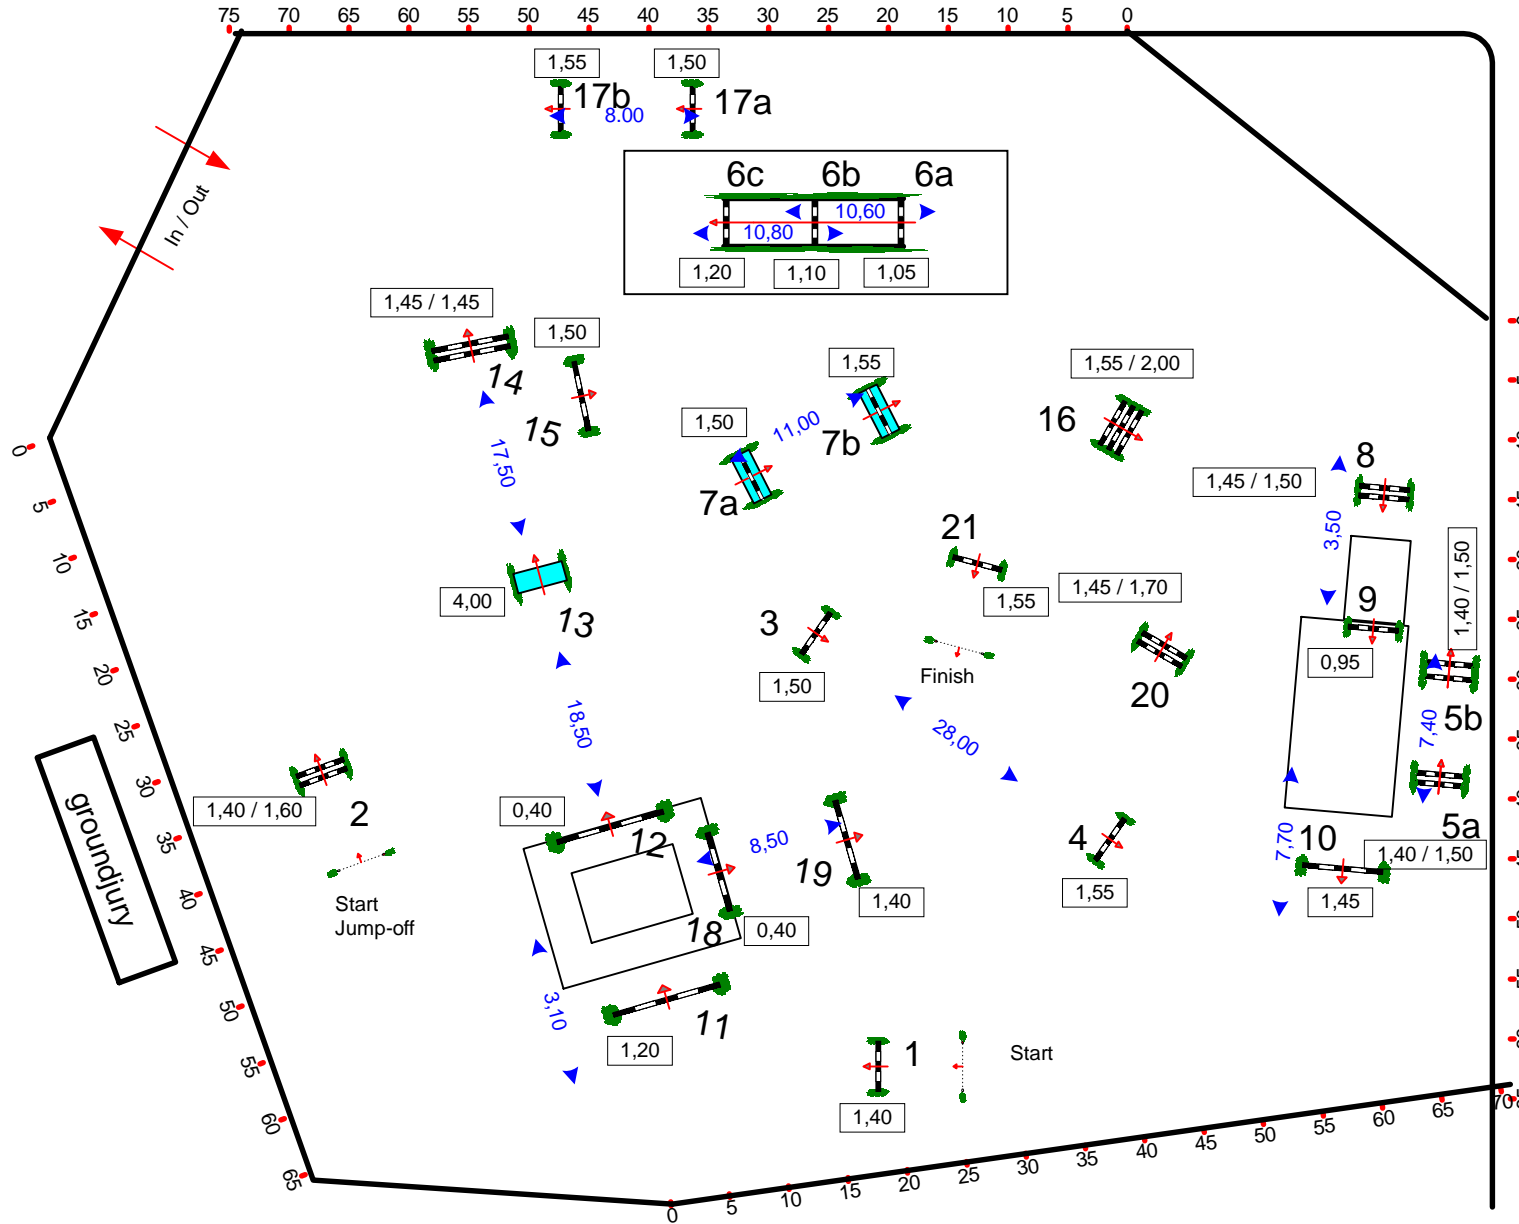

International Derby Eindhoven

Class No.: A 11

VDL Groep Derby

Competition with one jump-off

Sunday 1 June 2003

Start: 15:00

Table: A
National RG:
FEI RG / Art. 238.2.2 / 277
Height: 1,50 m

Speed: 375 m/min

Length: 1050 m
Time allowed: 168 sec
Time limit: 336 sec

Obstacles: 21
Efforts: 26
Penalty sec
Closed combination:

1st Jump-off:
2-3-20-6a-6b-6c-15-16-21
Length: 360 m
Time allowed: 58 sec
Time limit: 116 sec

2nd Jump-off:
Length: 0 m
Time allowed: 0 sec
Time limit: 0 sec