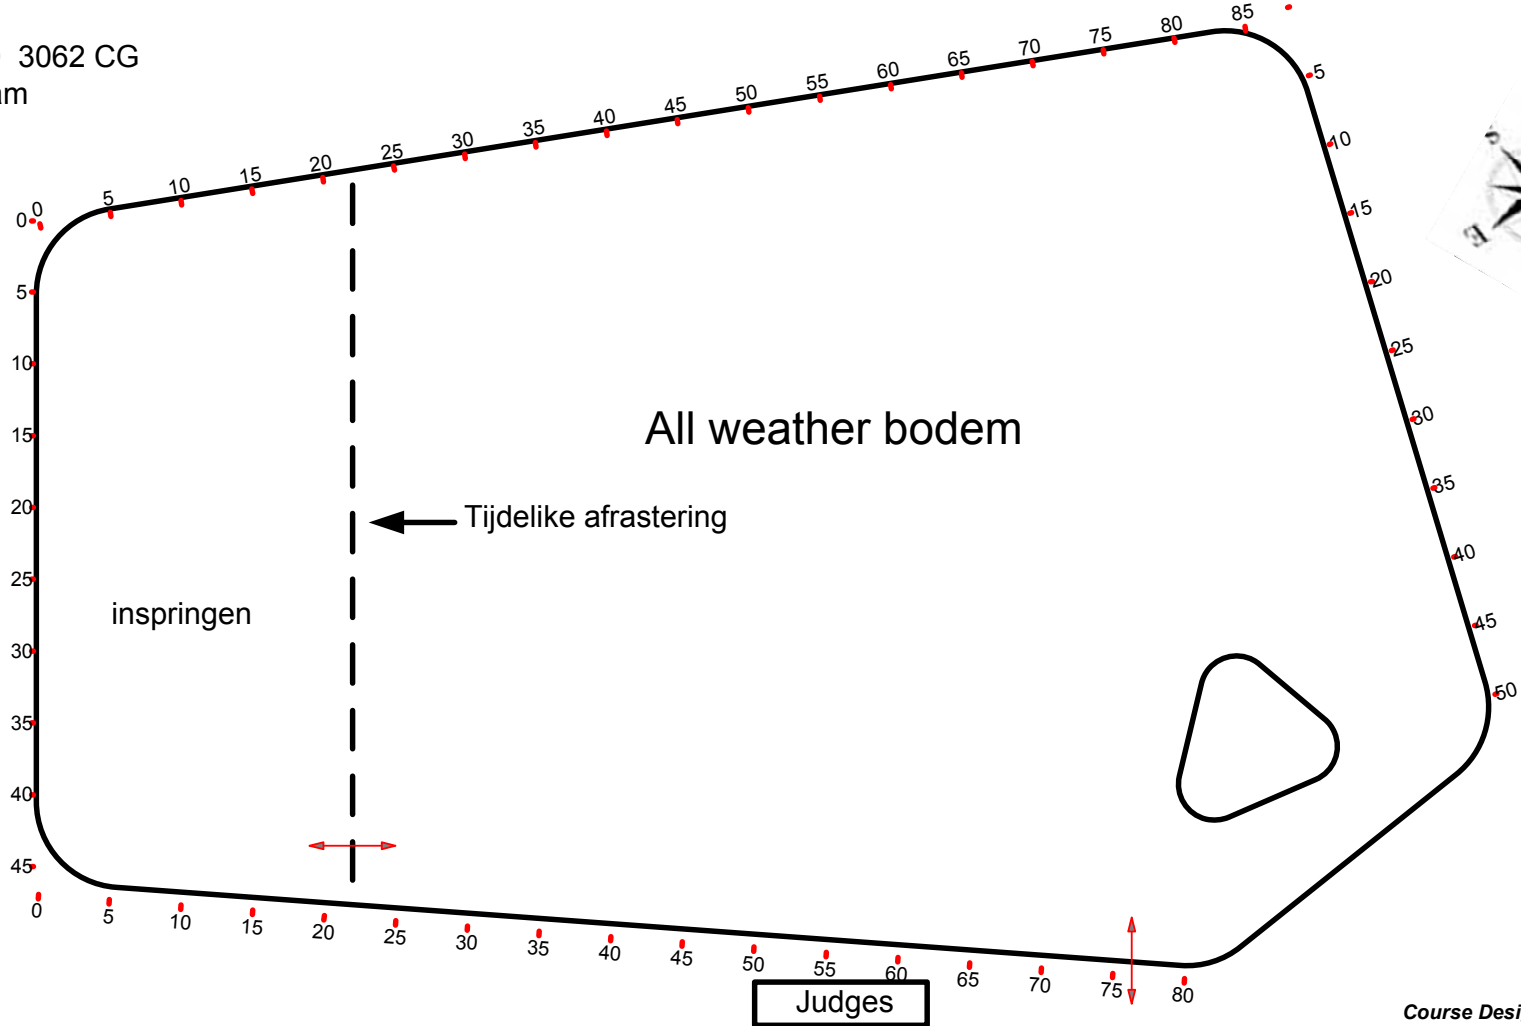

Kralingen Rotterdam

Class No.:

1st Qualification

Competition against the clock

maandag 23 december 2002

Start: 15:30

Table: A	Speed: 350 m/min	Obstacles:	1st Jump-off:	2nd Jump-off:
National RG:	Length: 0 m	Efforts:	Length: 0 m	Length: 0 m
FEI RG / Art. 238.3 AM3	Time allowed: 0 sec	Penalty sec:	Time allowed: 0 sec	Time allowed: 0 sec
Height: 1,40 m	Time limit: 0 sec	Closed combination:	Time limit: 0 sec	Time limit: 0 sec

Kralingeweg 120 3062 CG
Rotterdam

Course Designer