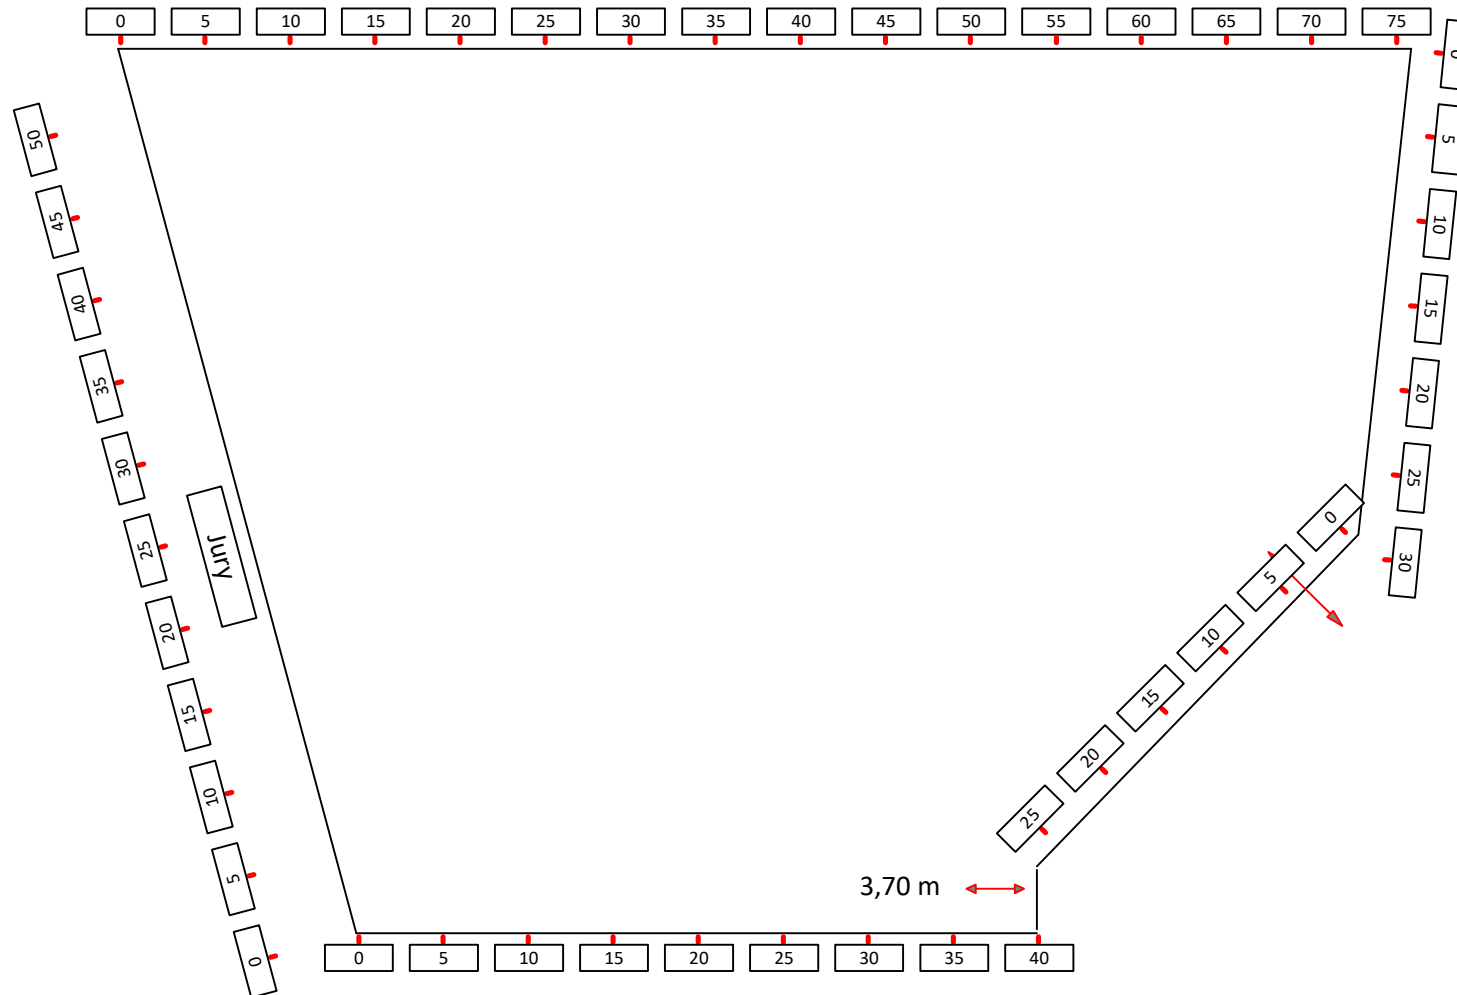

PC. Westland

1

Class No.:

Competition with one jump-off

zondag 3 september 2017

Start: 0:00

Table: A

National RG:

FEI RG / Art. 238.2.a

Height: m

Speed: 350 m/min

Length: 0 m

Time allowed: 0 sec

Time limit: 0 sec

Obstacles:

Efforts:

Penalty sec:

Closed combination:

1st Jump-off:

Length: 0 m

Time allowed: 0 sec

Time limit: 0 sec

2nd Jump-off:

Length: 0 m

Time allowed: 0 sec

Time limit: 0 sec

Locatie: Poeldijkseweg 47
2544 NS
's-Gravenhage

Course Designer