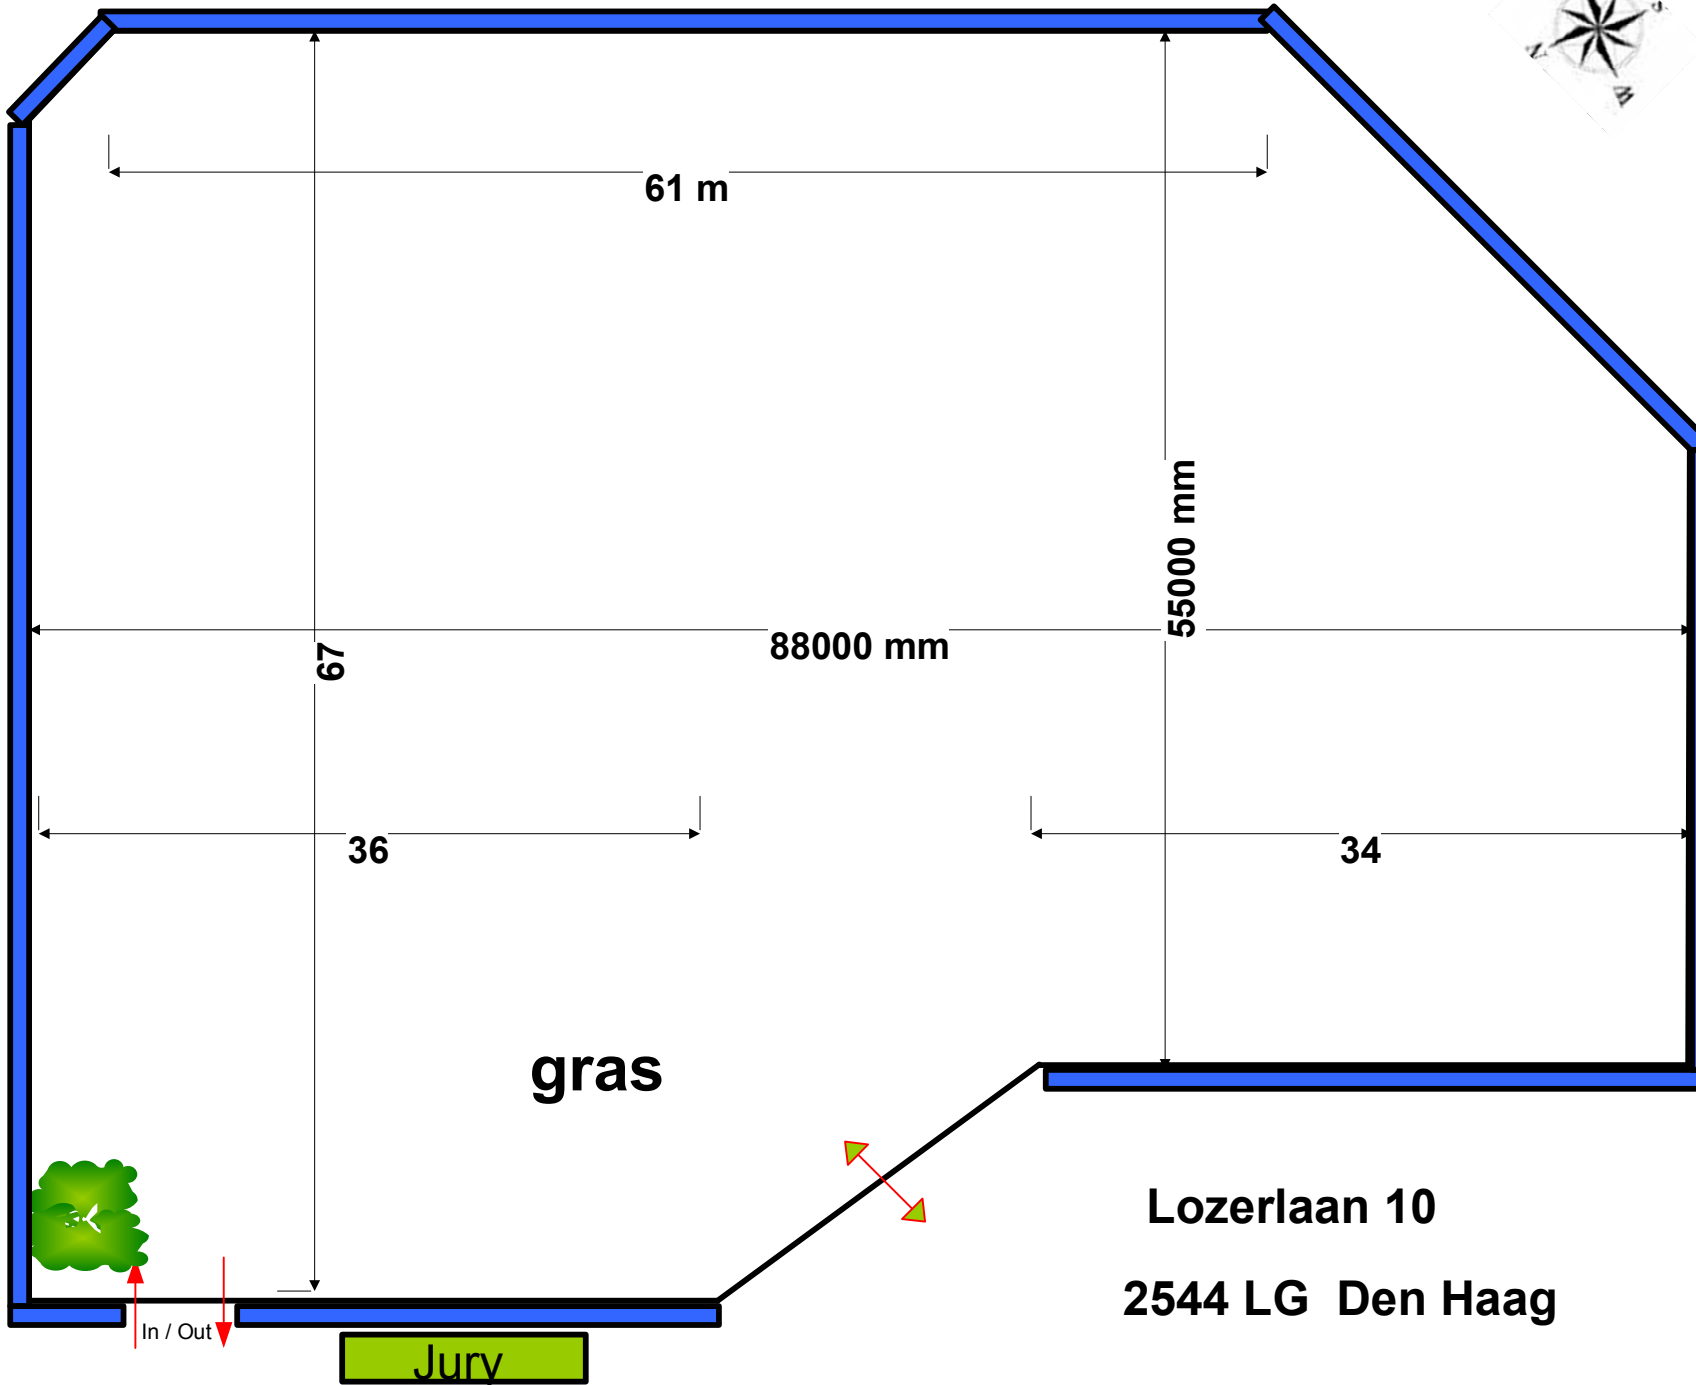

Berenstein

Class No.:

1

Competition with one jump-off

dinsdag 5 maart 2013

Start: 0:00

Table: A

National RG:

FEI RG / Art. 238.2.b

Height: 1,30 m

Speed: 350 m/min

Length: 0 m

Time allowed: 0 sec

Time limit: 0 sec

Obstacles:

Efforts:

Penalty sec

Closed combination:

1st Jump-off:

Length: 0 m

Time allowed: 0 sec

Time limit: 0 sec

2nd Jump-off:

Length: 0 m

Time allowed: 0 sec

Time limit: 0 sec

Course Designer