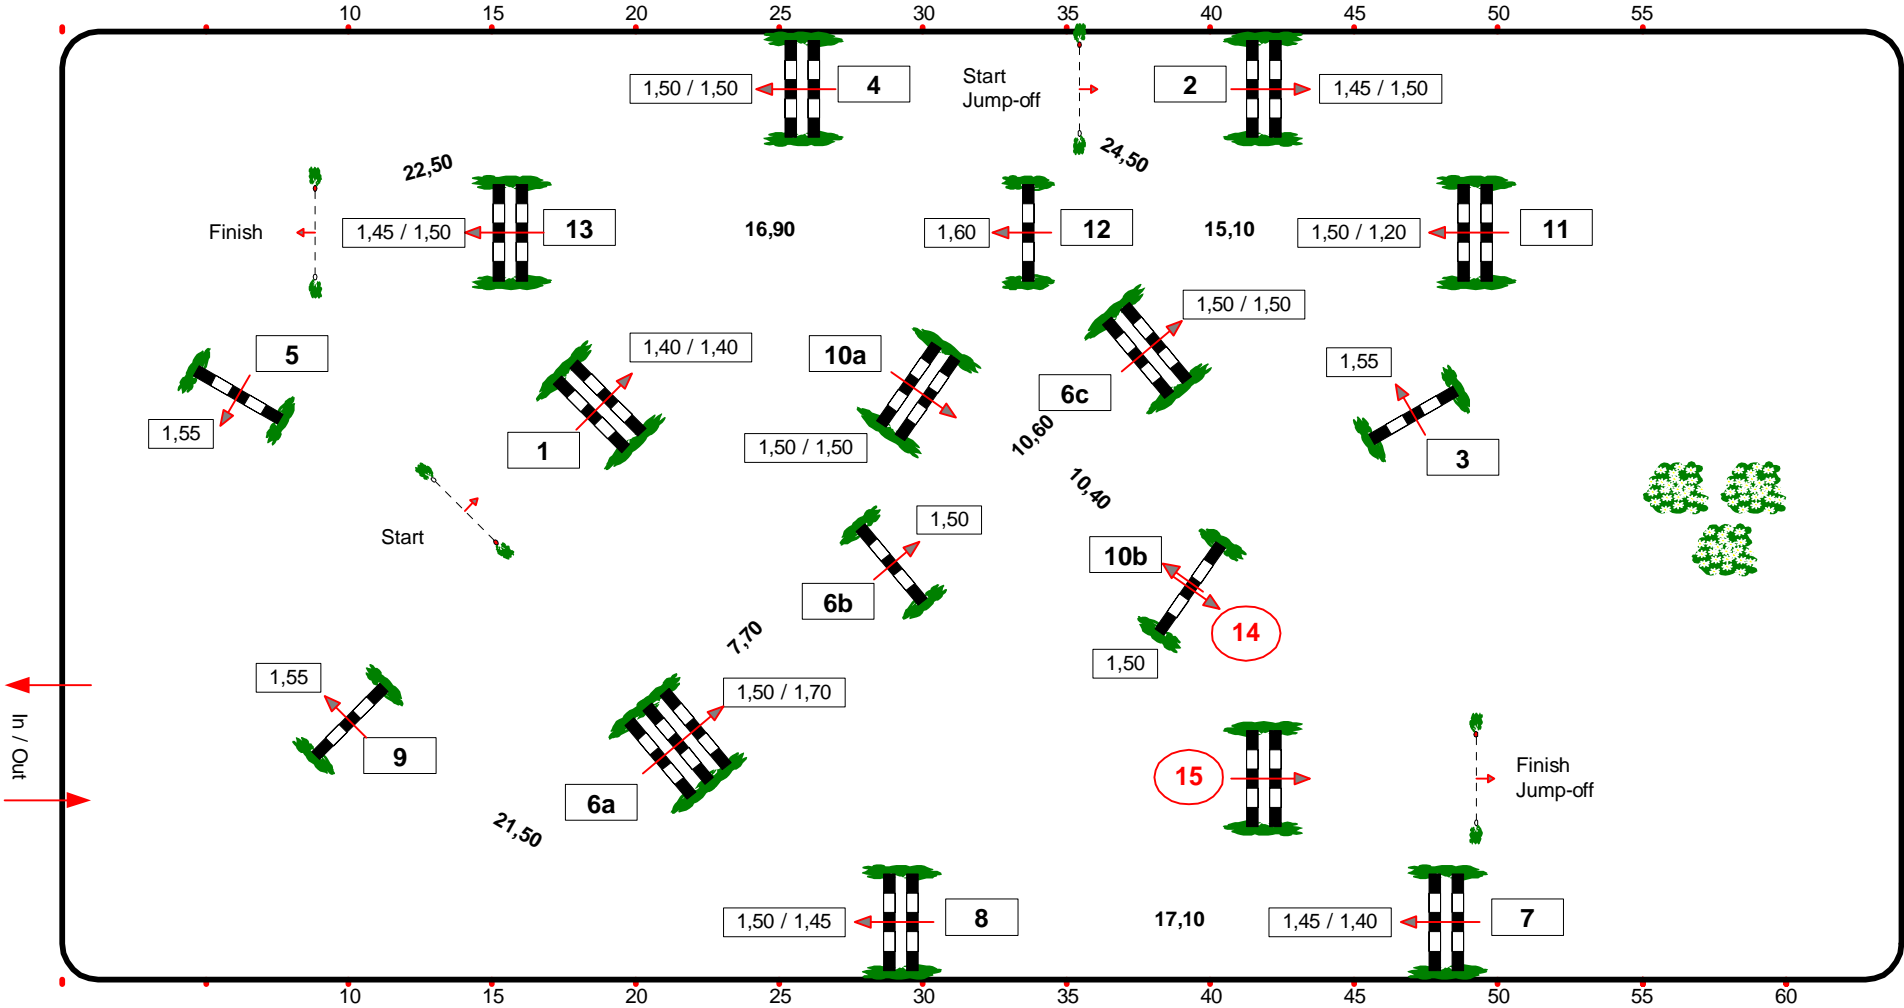

# NIC ZUIDLAREN 2004

Course designer : Rob Jansen (Ned)  
Kris van Gelder (Ned)

Class : BMC Prijs

Grand Prix Of Drenthe

Competition with one jump-off

Table: A  
National RG:  
FEI RG / Art. 238.2.2  
Height: 1,60 m

Speed: 350 m/min  
Length: 0 m  
Time allowed: 0 sec  
Time limit: 0 sec

Obstacles: 13  
Efforts: 16  
Penalty sec:  
Closed combination:

Jump-off : 2-3-4-6b-6c-14-13-15  
Length: 300 m  
Time allowed: 52 sec  
Time limit: 104 sec

64 x 33

ground jury